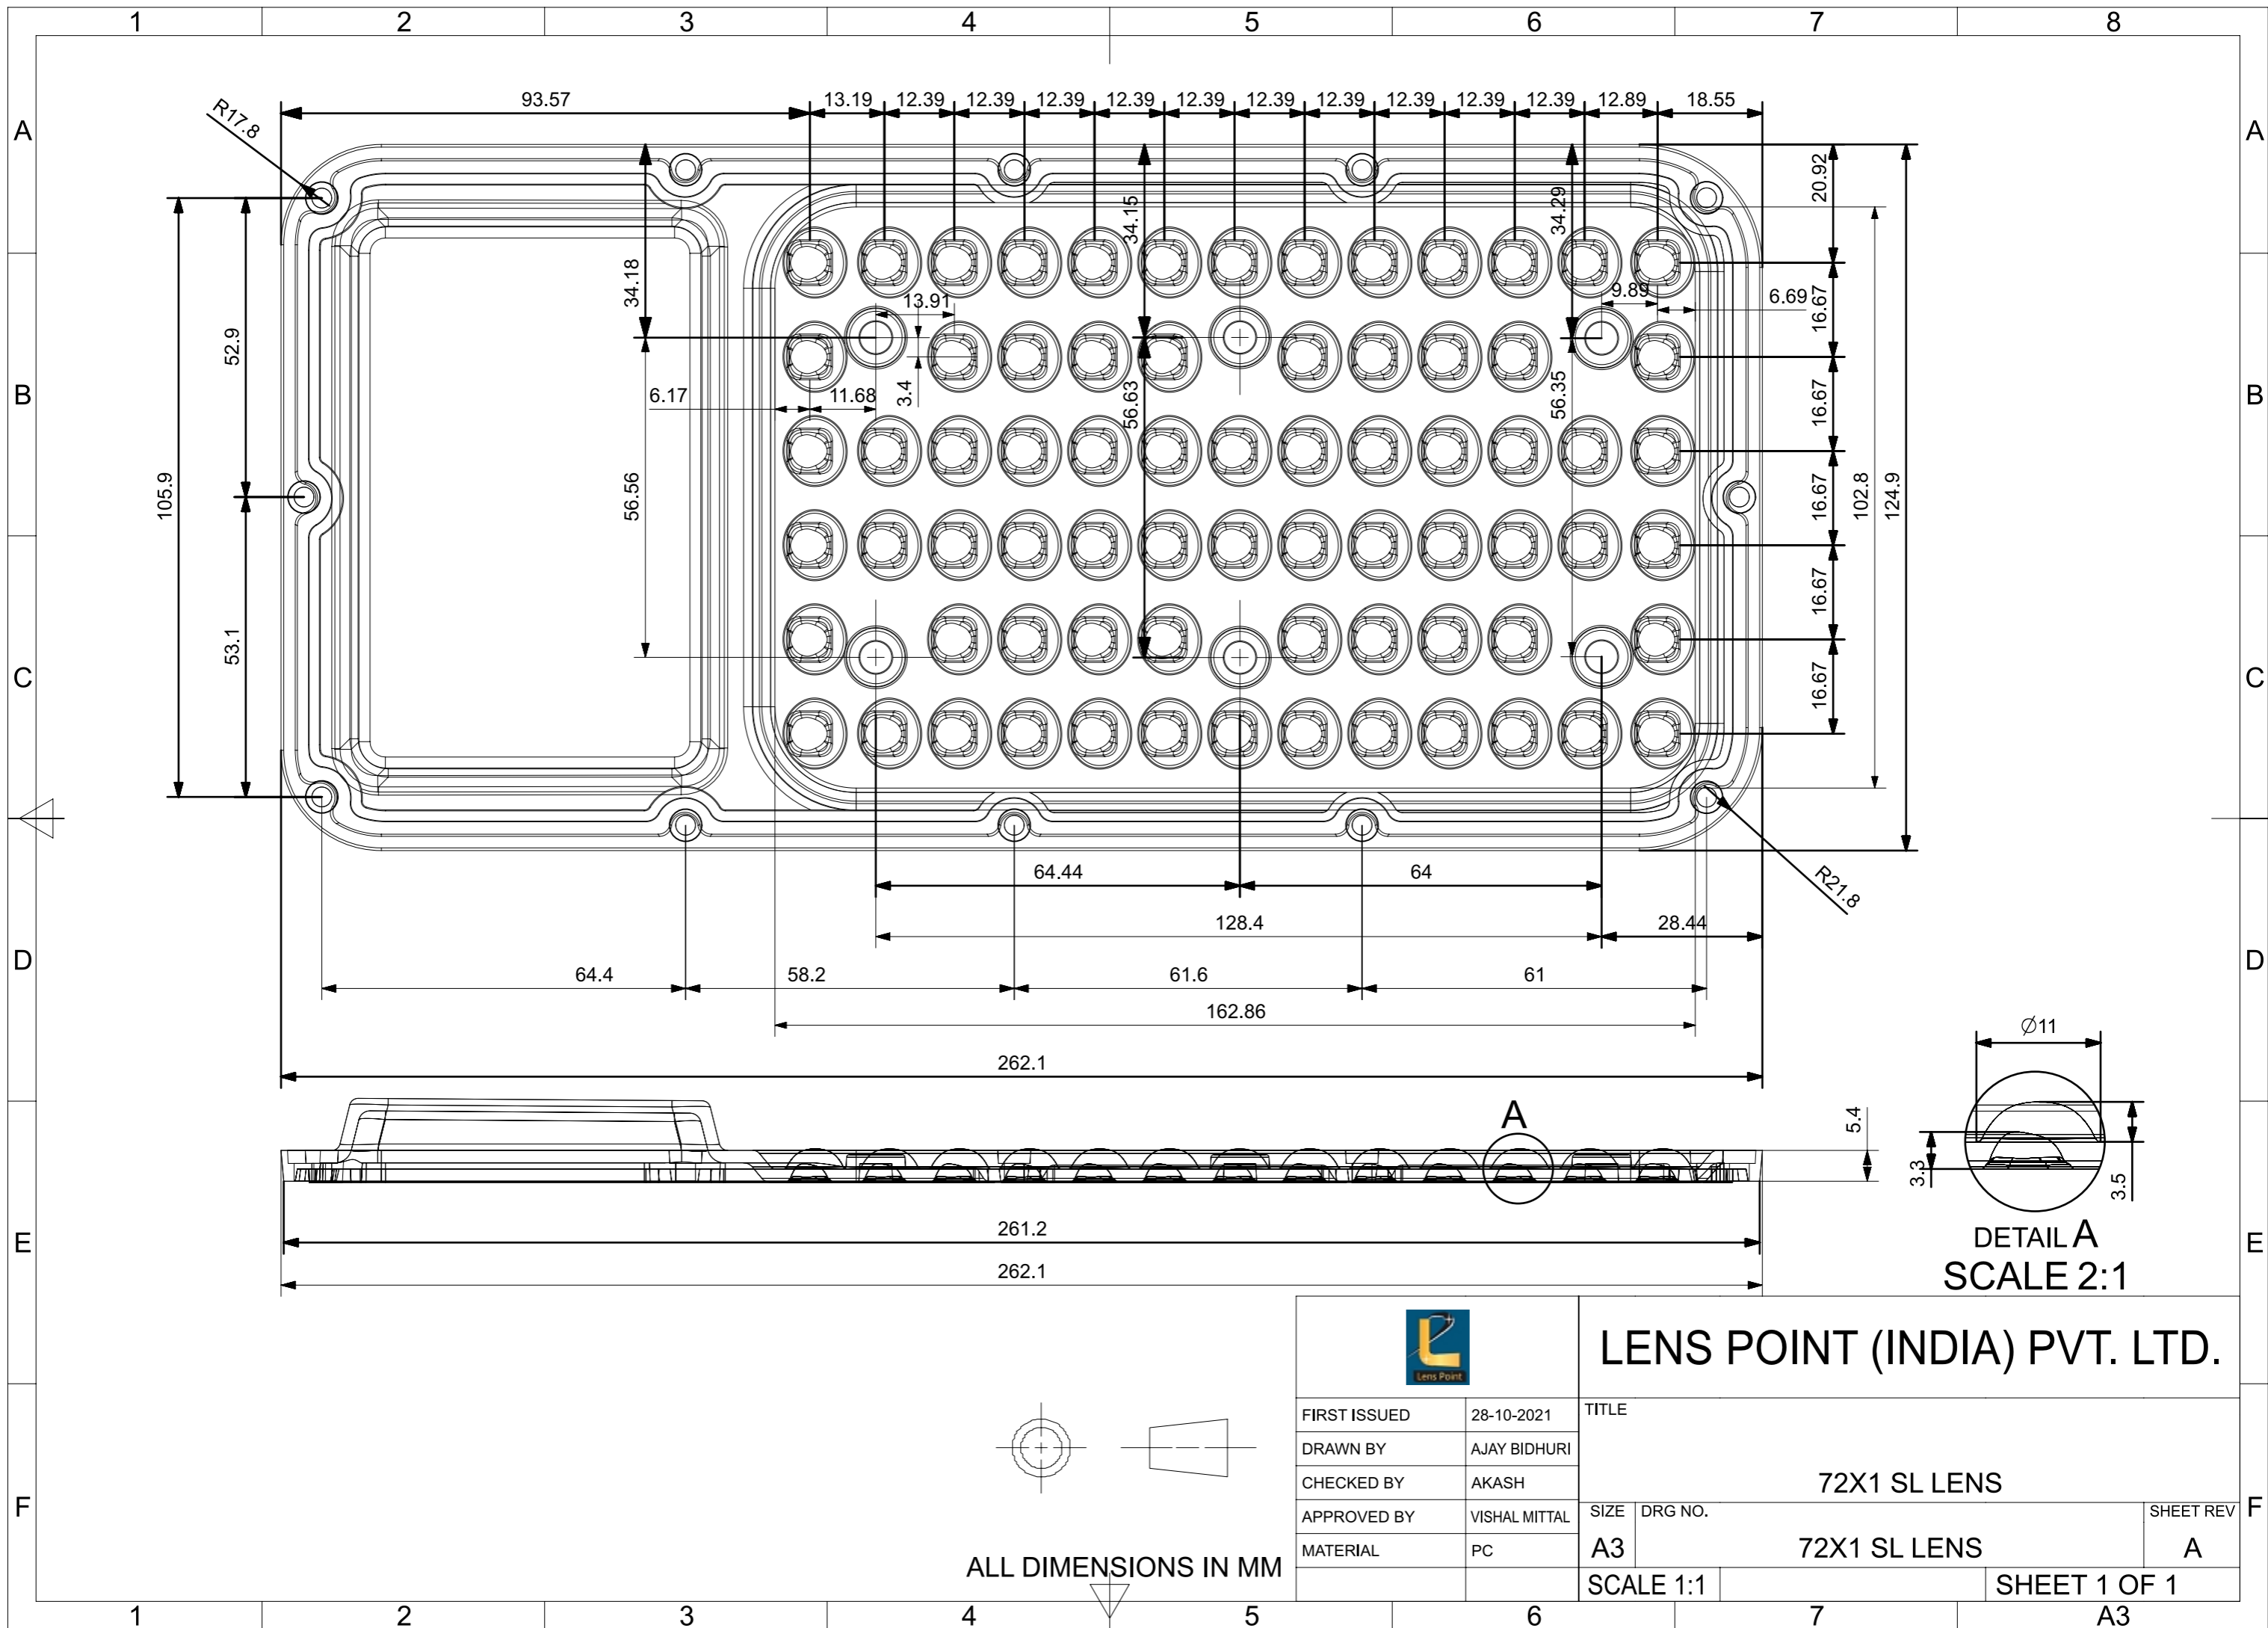

ALL DIMENSIONS IN MM

LENS POINT (INDIA) PVT. LTD.

FIRST ISSUED	28-10-2021
DRAWN BY	AJAY BIDHURI
CHECKED BY	AKASH
APPROVED BY	VISHAL MITTAL
MATERIAL	PC

TITLE		72X1 SL LENS	
SIZE	DRG NO.	SHEET REV	
A3	72X1 SL LENS	A	

SCALE 1:1 SHEET 1 OF 1