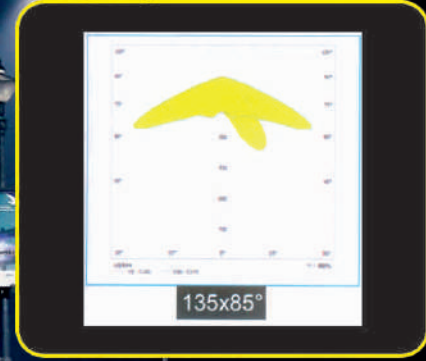

135X85

Street Light Lens

PART NUMBER	SIZE	LED MATERIAL	LED PACKAGE	LED MANUFACTURER
LP27_72X1_3030_135X85°_2601245.6-SL5	260X124.5X5.6 mm	PC	3030	

General Information

Application

- Lens Material : Optical Grade PC (Bayer 2407)
- Luminous transmittance : 89 to 90%(ISO 135468-/ASTM D1003)
- Refractive index : 1.584 (ISO 489/ASTM D542)
- Operating Temperature range -40°C to 110°C (upper limit +130°C)
- Flammability : HB/V-o (UI94)
- If necessary, clean lenses with mild soap, water and soft cloth.
- ⚠ Never use any commercial cleaning solvents on lenses, like alcohol
- Please handle or install lenses with wearing gloves, skin oils may damage lens or its optical characteristics.