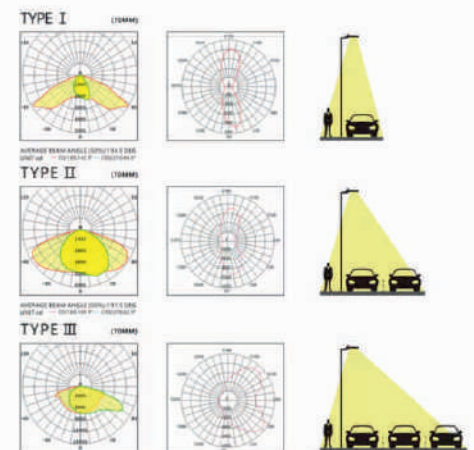

135X85

Street Light Lens

PART NUMBER	SIZE	LED MATERIAL	LED PACKAGE	LED MANUFACTURER
LP27_72X1_3030_135X85°_2601245.6-SL5	260X124.5X5.6 mm	PC	3030	

General Information

Application

- Lens Material : Optical Grade PC (Bayer 2407)
- Luminous transmittance : 89 to 90%(ISO 135468-/ASTM D1003)
- Refractive index : 1.584 (ISO 489/ASTM D542)
- Operating Temperature range -40°C to 110°C (upper limit +130°C)
- Flammability : HB/V-o (UI94)
- If necessary, clean lenses with mild soap, water and soft cloth.
- ⚠ Never use any commercial cleaning solvents on lenses, like alcohol
- Please handle or install lenses with wearing gloves, skin oils may damage lens or its optical characteristics.